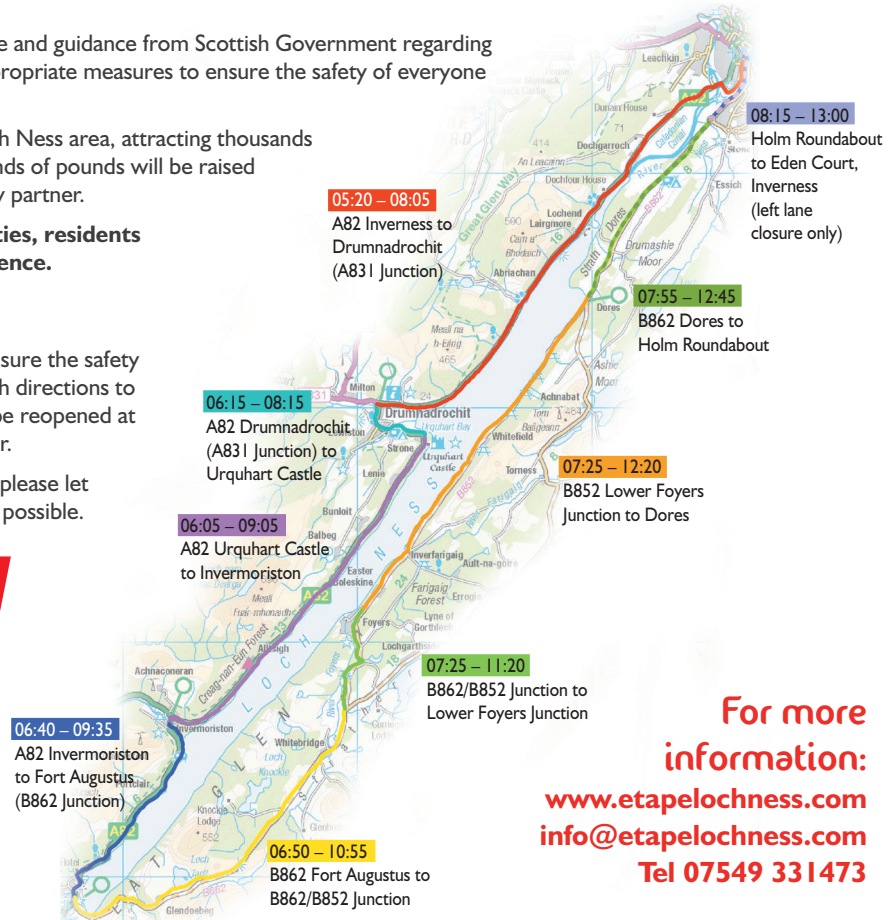

The organisers would like to thank all the local communities, residents and businesses along the route for their support and patience.

Temporary Traffic Restrictions

The organisers have kept traffic restrictions to a minimum to ensure the safety of participants and other road users. Roads will be closed in both directions to create a safe traffic-free environment for the event. Roads will be reopened at these times or as soon as it is safe to do so, which may be earlier.

If you or someone you know has an essential journey to make, please let us know and we will work with you to find a solution wherever possible.

Get Involved

The event could not happen without the support and commitment of our volunteers. If you would like to join our team, experience the event and raise money for a local charity of your choice, or your community group, then get in touch with us now.

We hope you will be able to enjoy the spectacle and atmosphere on Sunday 24 April. If you live or are visiting the following villages, why not get out and give the riders a cheer as they go past, it really does make a difference!

- Drumnadrochit • Invermoriston • Fort Augustus
- Foyers / Inverfarigaig • Dores • Inverness

For more information:

www.etapelochness.com

info@etapelochness.com

Tel 07549 331473